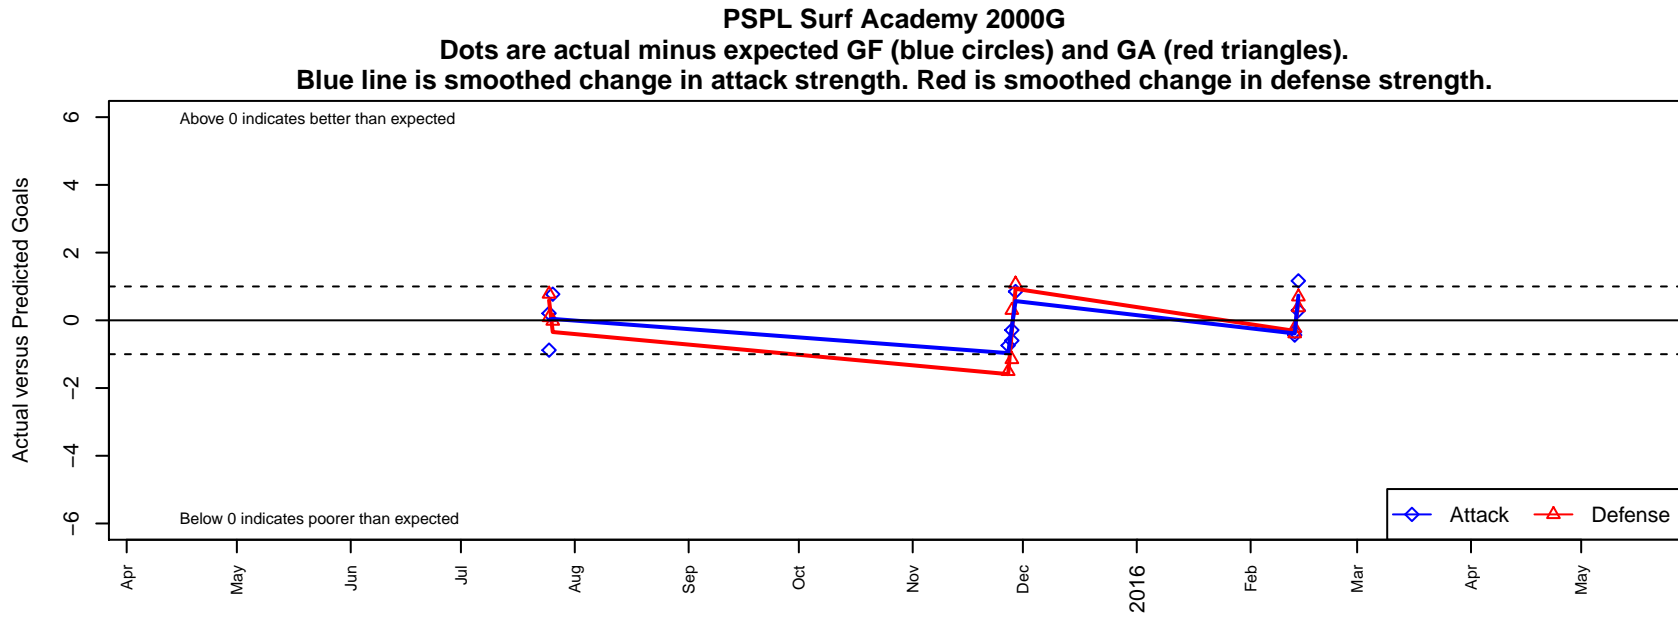

# PSPL Surf Academy 2000G

PSPL Surf Academy  
, WA  
G00 total strength=1603  
attack=21.26 defense=12.29

alt names used:

Venues played:  
2015 Surf Cup Gold U16  
2015 Surf College Showcase Stone Steps Sho  
2015 United College Showcase U16

**attack and defense variance (black dot)  
relative to other teams  
and top 10 in region**

**attack and defense rating  
relative to others at age  
and all opponents in last 13 months**

**attack and defense rating  
relative to others at age  
and all opponents in last 13 months**

**Performance relative to 13 month average**

average number of goals per game relative to expected

**Performance relative to 13 month average**

average number of goals per game relative to expected

lot. A=Neither has attack advantage, B=Opponent has both attack and defense advantage, C=Opponent has both attack and defense disadvantage, D=Both have