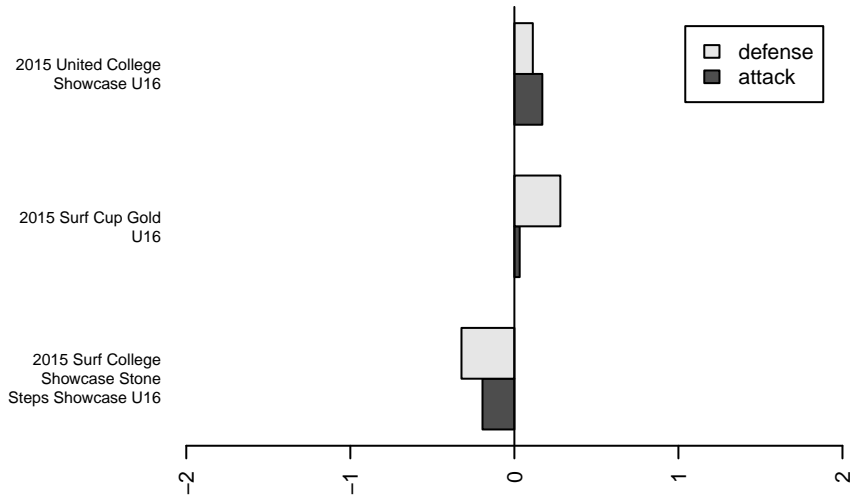

# PSPL Surf Academy 2000G

PSPL Surf Academy  
, WA  
G00 total strength=1603  
attack=21.26 defense=12.29

alt names used:

Venues played:  
2015 Surf Cup Gold U16  
2015 Surf College Showcase Stone Steps Sho  
2015 United College Showcase U16

**attack and defense variance (black dot)  
relative to other teams  
and top 10 in region**

**attack and defense rating  
relative to others at age  
and all opponents in last 13 months**

**attack and defense rating  
relative to others at age  
and all opponents in last 13 months**

**Performance relative to 13 month average**

average number of goals per game relative to expected

**Performance relative to 13 month average**

average number of goals per game relative to expected

lot. A=Neither has attack advantage, B=Opponent has both attack and defense advantage, C=Opponent has both attack and defense disadvantage, D=Both have