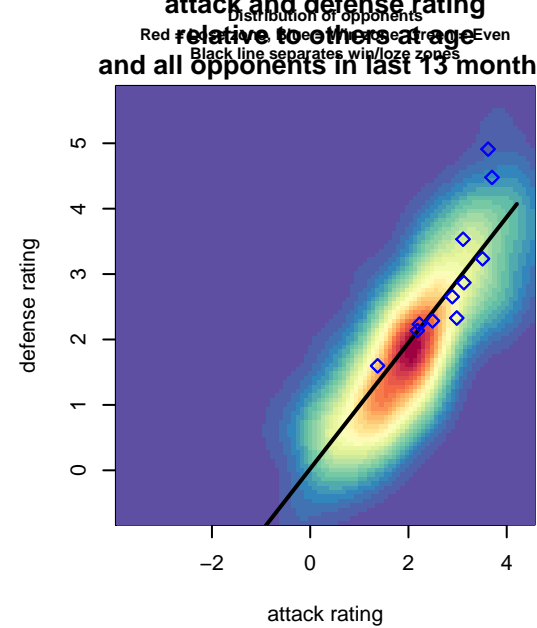

# PSPL Surf Academy 2000G

PSPL Surf Academy  
, WA  
G00 total strength=1603  
attack=21.26 defense=12.29

alt names used:

Venues played:  
2015 Surf Cup Gold U16  
2015 Surf College Showcase Stone Steps Sho  
2015 United College Showcase U16

**attack and defense variance (black dot)  
relative to other teams  
and top 10 in region**

**attack and defense rating  
relative to others at age  
and all opponents in last 13 months**

**attack and defense rating  
relative to others at age  
and all opponents in last 13 months**

**Performance relative to 13 month average**

average number of goals per game relative to expected

**Performance relative to 13 month average**

average number of goals per game relative to expected

lot. A=Neither has attack advantage, B=Opponent has both attack and defense advantage, C=Opponent has both attack and defense disadvantage, D=Both have